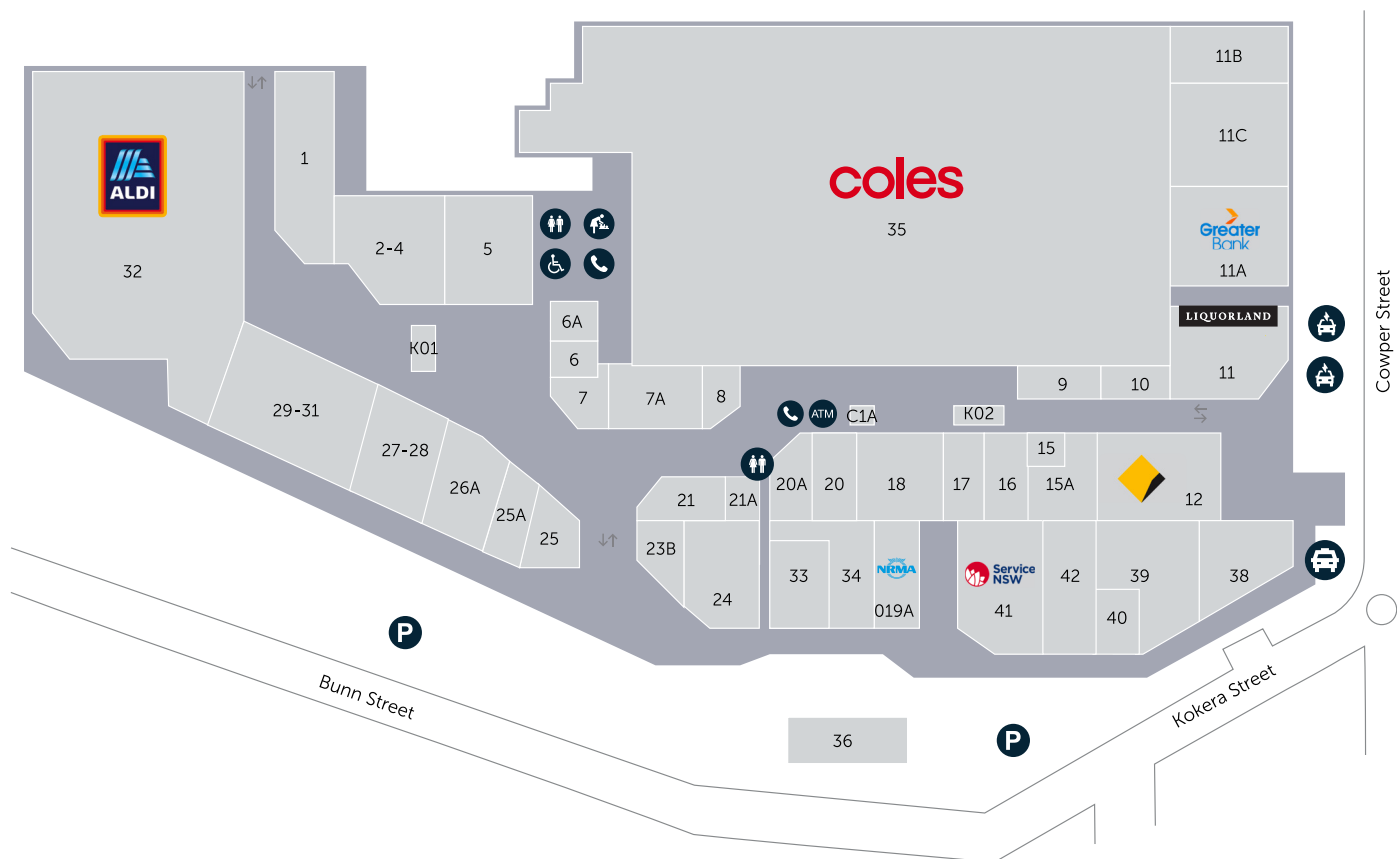

Store Directory

SUPERMARKETS

ALDI	32
Coles	35

FRESH FOOD

Bakers Delight	25
Farnham's Butchery	7A
Pacific Seafood	7

LIQUOR

Liquorland	11
------------	----

FAST FOOD & CASUAL DINING

Café Cino	23B
Dominos	34
Donut King	8
Dumpling Land	11B
Harrys Schnitzel Joint	38
KFC	019A
Supreme Brew & Bake	15A
Sushika	K01
The Kebab Shop	6A
Winners Circle	29-31

BANKING & FINANCIAL SERVICES

Commonwealth Bank	12
Elders Insurance	42
Greater Bank	11A
Newcastle Permanent	24
Westpac	39

DISCOUNT VARIETY & HOMEWARES

Hot Bargains	2-4
--------------	-----

GENERAL RETAIL & SERVICES

Australia Post	27-28
Bay Audio	21
Fletcher Vet	33
Mister Minit	K02
Mobile Doc	20
RYFT	26A
Qvalent	36
Service NSW	41
Smokemart and Giftbox	10

AMENITIES

ATM	
Bathroom	
Bathroom (Accessible)	
Bathroom (Parent's Room)	
Electric Car Charging Station	
Parking	
Post Box	
Public Telephone	
Taxi Rank	